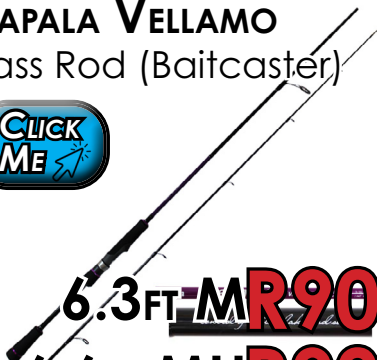

SOLOMONS fishing

OKUMA RAW
Bass Rod

Now In Stock

RAPALA VELLAMO
Bass Rod (Baitcaster)

6.3FT M **R900**
6.6FT MH **R900**

QUANTUM BASS RODS

VAPOUR VPS723XFML **R1500**

VAPOUR VPC705FM **R1500**